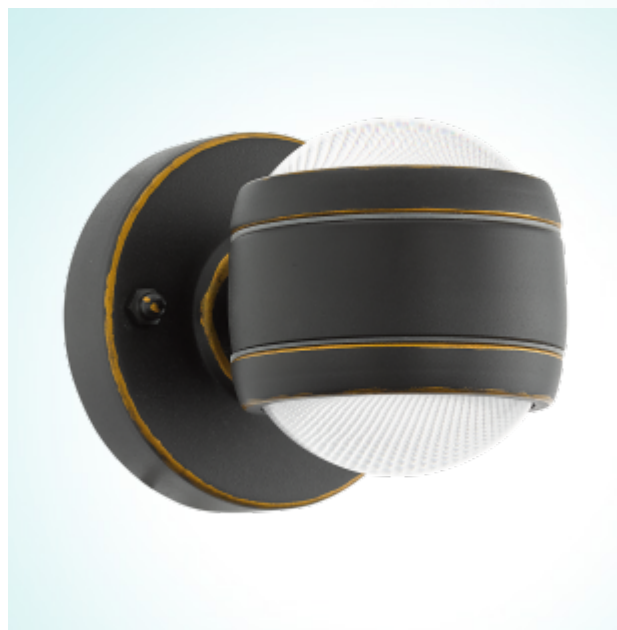

96268

SESIMBA

General Information

Article: 96268
Lighting Type: wall luminaire
EAN Code: 9002759962685

Dimensions

Depth: 110 mm
Height: 110 mm
Overhang: 140 mm
Weight: 0.854 kg

Illuminant

Socket: LED
Illuminant: LED-MODUL
Delivery: incl.
Wattage: 2x 3,7W
Luminous Flux: 560 lm
Luminous Colour: 3000K warm white
Average Lifetime: 25,000 h
LED changeable: yes
Energy Efficiency: A+

Material & Colour

Enclosure Material: galvanized steel
Enclosure Colour: dark brown
Glass / Shade Material: plastic
Glass / Shade Colour: transparent

Technical Information

Protection Rating: IP44
Protection Class: 1
Line Voltage: 220-230V,50/60Hz
Operation Voltage: 220-230V,50/60Hz

LED

Technical changes reserved